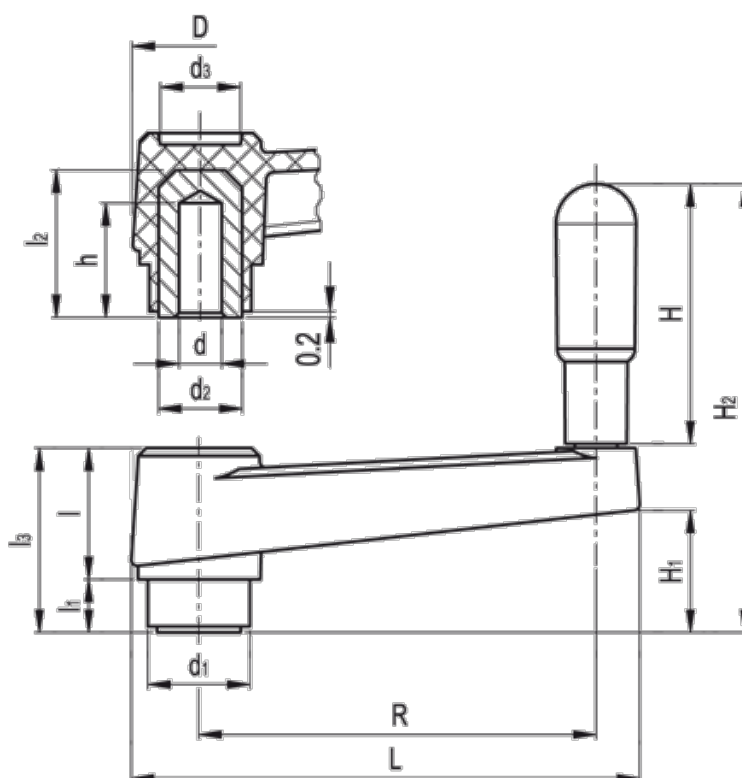

Data Sheet

Article number: 2301044413
Description: E+G Crank handle
MT.130-AT

Measures

D	= 40	H2	= 116
d1	= 34.0	l	= 35
d2	= 26	L	= 162
d3	= 25	l1	= 14
d H7	= 14	l2	= 43
H	= 65	l3	= 49
h	= 30	R	= 130
H1	= 34.0	Weight (g)	= 220